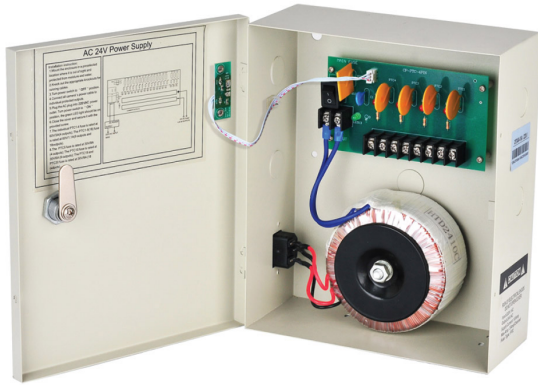

# AVA-PSW-24VAH10A-4P3 POWER DISTRIBUTION BOX

## AVA-PSW-24VAH10A-4P3 **POWER DISTRIBUTION BOX**

24VAC, 10 Amp, 4 Channel Power Distribution Box, AC110V

The AVA-PSW-24VAH10A-4P3 is a power distribution box with 24VAC, 10 Amp, 4 Channel Power Distribution Box, AC110V.

## SPECIFICATIONS

GENERAL	
INPUT	AC100 ~ 240V (50/60Hz)
OUTPUT	AC 24V, 10A (Up to 3A Allocation for 3 PTZ's)
CHANNELS	4 Channels
FUSE TYPE	PTC3A (Resettable)
CERTIFICATION	CE, FCC, ROHS
DIMENSIONS	9.76" x 7.91" x 3.43" (248mm x 201mm x 87mm)